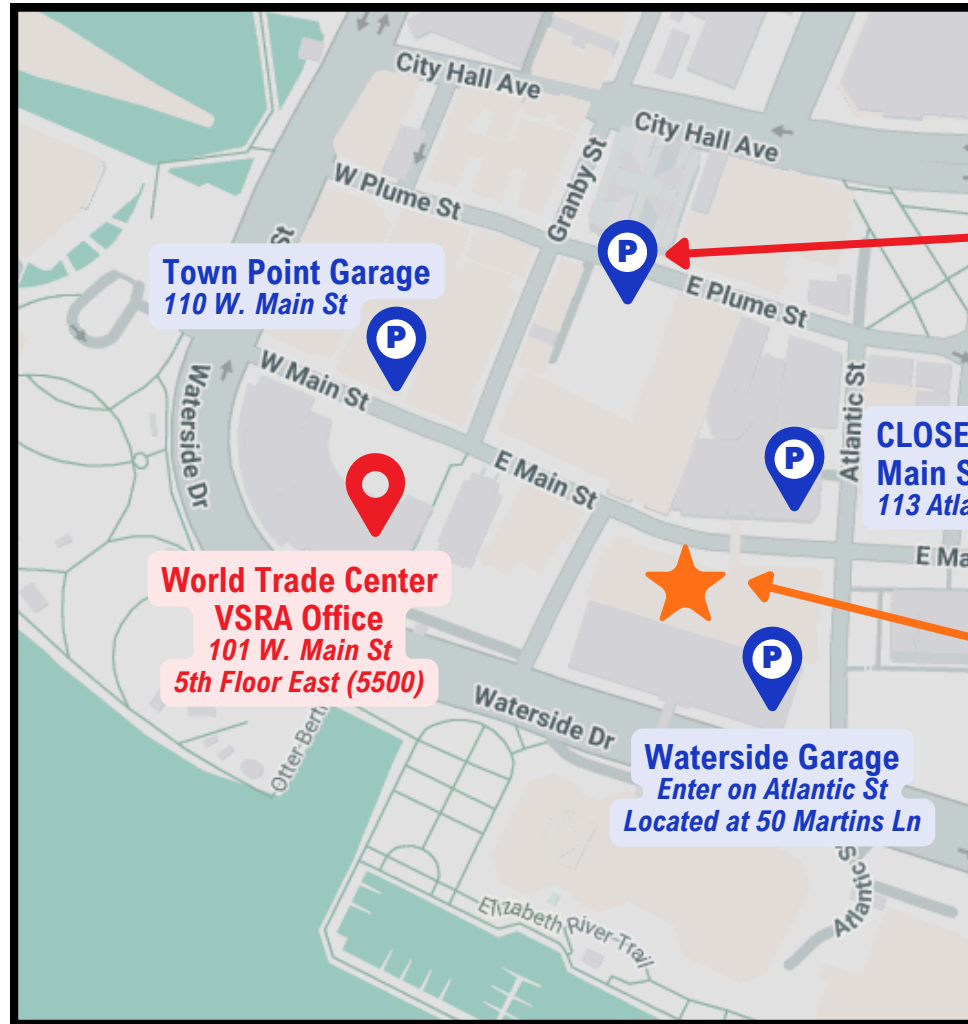

Norfolk Waterside Marriott Hotel PARKING GUIDE

Please bring your parking ticket
in with you for validation.

*Note: VSRA CANNOT validate
parking tickets from the Main
Hotel, MacArthur, or Dominion
Tower Parking Garages.*

*Questions? Please call the
VSRA Office at (757)233-7034.*

**The Main Hotel Garage
DO NOT PARK HERE
VSRA CANNOT VALIDATE**

**CLOSEST PARKING
Main Street Garage
113 Atlantic St**

**World Trade Center
VSRA Office
101 W. Main St
5th Floor East (5500)**

**Waterside Garage
Enter on Atlantic St
Located at 50 Martins Ln**

**Norfolk Waterside Marriott
235 E. Main St
Marriott Ballroom (4th Floor)**